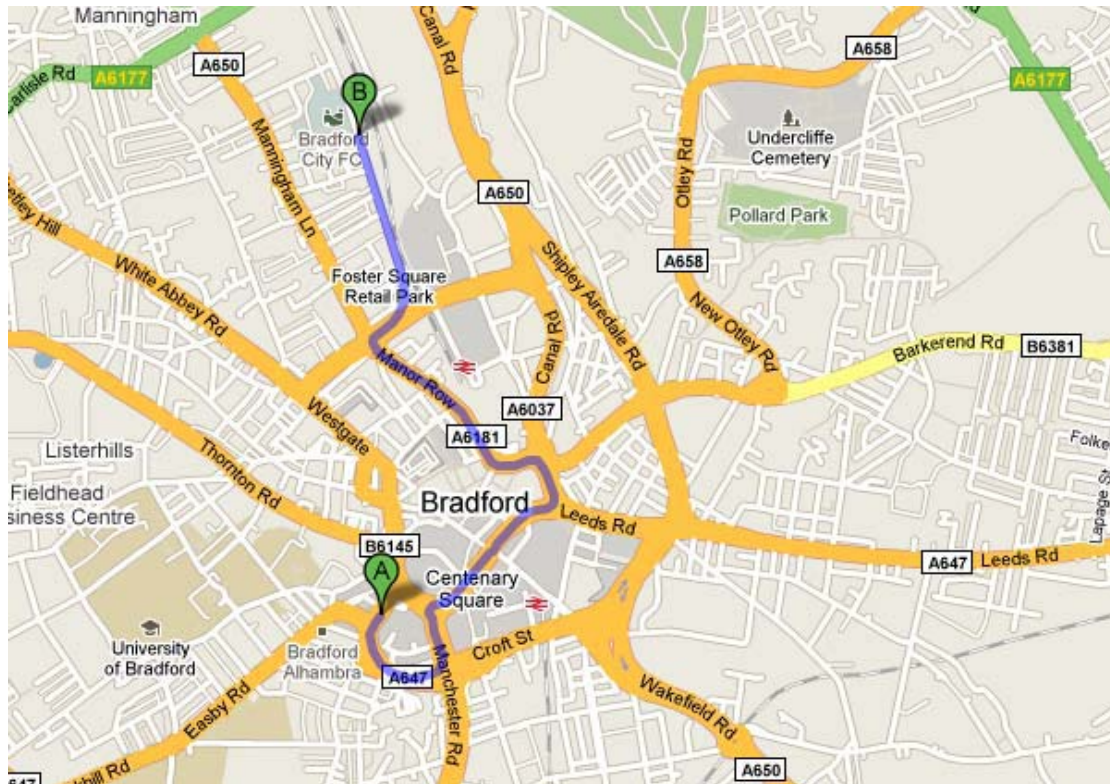

Coach Parking

Coaches are only allowed to park on Midland Road, Nelson Street or Sharp Street if there is space. Drivers must remain with their vehicles at all times

Sharpe Street

Midland Road

Nelson Street